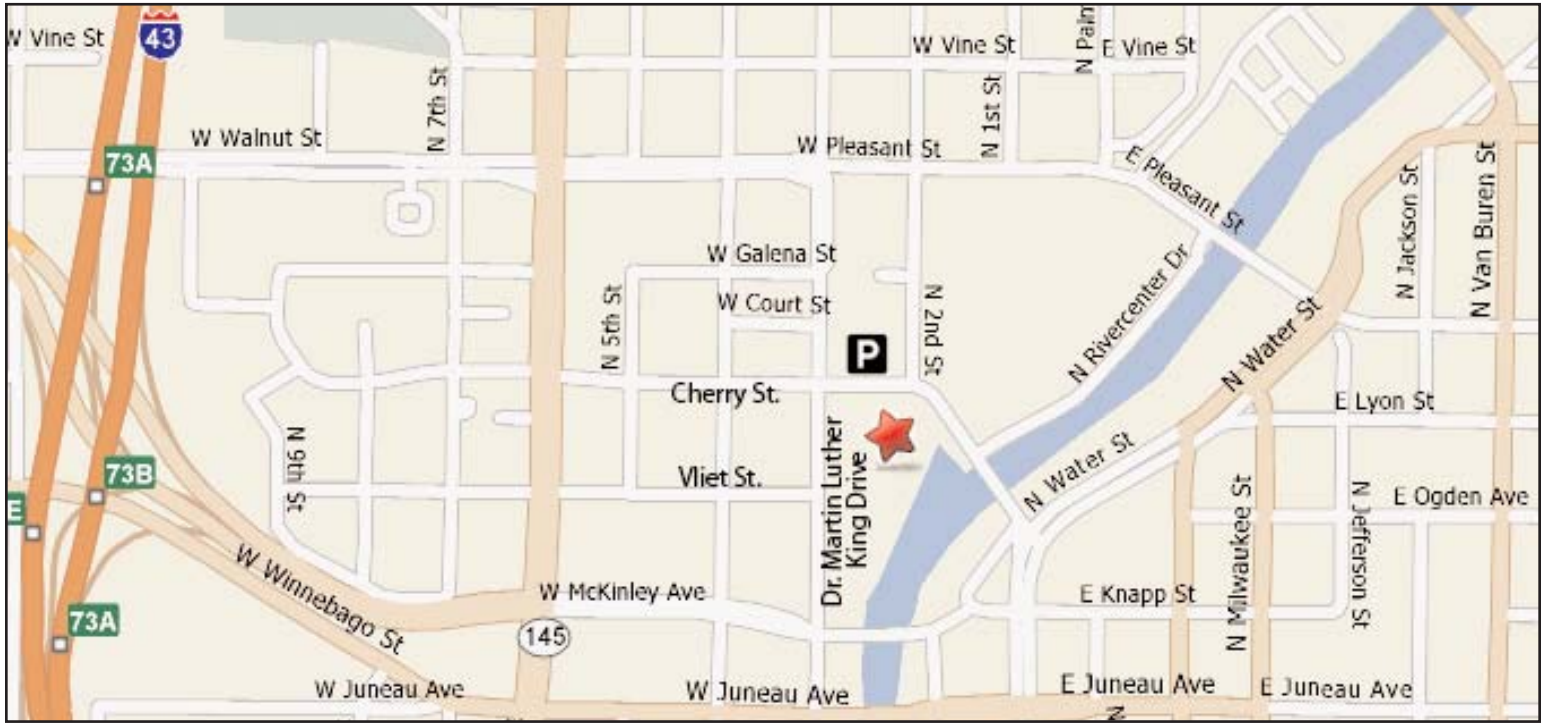

Manpower World Headquarters Driving Directions

From the north

- 1) Take I-43 south to downtown Milwaukee.
- 2) Take the McKinley Ave. exit and proceed on McKinley Ave. heading east.
- 3) Turn left onto north Dr. Martin Luther King Drive and proceed to Cherry Street.
- 4) Turn right on Cherry Street.
- 5) Visitor parking is located on the 1st level of the parking structure located at the northeast corner of Dr. Martin Luther King Drive and Cherry Street. Enter the structure off of Cherry Street.

From the northwest

- 1) Take US-45 south to Milwaukee.
- 2) Take I-94 east to downtown Milwaukee.
- 3) Take the I-43 north exit and merge onto I-43 north.
- 4) Take the McKinley Ave. exit and proceed on McKinley Ave. heading east.
- 5) Turn left onto north Dr. Martin Luther King Drive and proceed to Cherry Street.
- 6) Turn right on Cherry Street.
- 7) Visitor parking is located on the 1st level of the parking structure located at the northeast corner of Dr. Martin Luther King Drive and Cherry Street. Enter the structure off of Cherry Street.

From the south

- 1) Drive I-94 west / US-41 north to downtown Milwaukee.
- 2) Take the I-43 north exit and merge onto I-43 north.
- 3) Take the McKinley Ave. exit and proceed on McKinley Ave. heading east.
- 4) Turn left onto north Dr. Martin Luther King Drive and proceed to Cherry Street.
- 5) Visitor parking is located on the 1st level of the parking structure located at the northeast corner of Dr. Martin Luther King Drive and Cherry Street. Enter the structure off of Cherry Street.

Parking Instructions

Visitor parking is located on the first level of the parking structure located at the northeast corner of Dr. Martin Luther King Drive and Cherry Street. Turn east off of Dr. Martin Luther King Drive onto Cherry Street to enter the parking structure. Enter Manpower World Headquarters from the main entrance that faces the river. Our Building Ambassador will be there to greet you. Please do not enter the building off of Cherry Street.